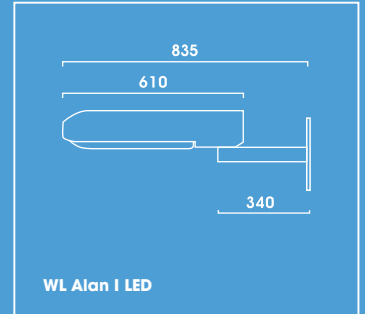

ALAN I LED

Alan I LED Mastaufsatzleuchte, Abdeckung klar <i>Post Top Luminaire, clear glazing</i>		
	kg*	N°
1-armig Single Arm		
Aluminium, pulverbeschichtet in DB 703 <i>Aluminium, powder coated in DB 703</i>		
24 x 2,4W LEDs	13,0	9.142.9011.021
Zubehör - Bitte gesondert bestellen <i>Accessories - Please order separately</i>		
WL Alan LED Wandausleger <i>Wall Bracket</i>		
Stahl, feuerverzinkt, pulverbeschichtet <i>Hot dip galvanised steel powder coated</i>		
WA 340	9,8	0.910.1533.70

* ohne Mast
* without column

Ausführung in Schutzklasse II: Mehrpreis pro Leuchtenkopf
In protection class II: surcharge per luminaire head