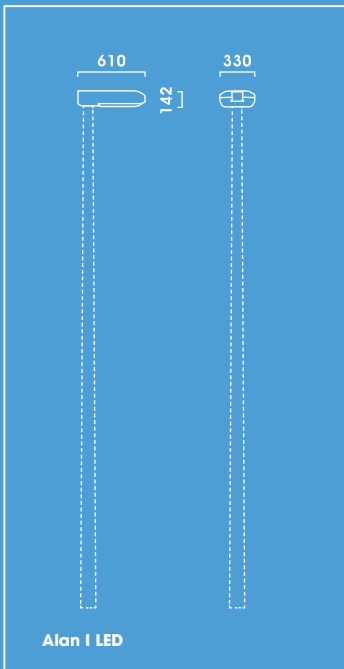

ALAN I LED

Alan I LED Mastaufsatzleuchte, Abdeckung klar <i>Post Top Luminaire, clear glazing</i>		
	kg*	N°
1-armig Single Arm		
Aluminium, pulverbeschichtet in DB 703 <i>Aluminium, powder coated in DB 703</i>		
24 x 2,4W LEDs	13,0	9.142.9011.021
Zubehör - Bitte gesondert bestellen <i>Accessories - Please order separately</i>		
WL Alan LED Wandausleger <i>Wall Bracket</i>		
Stahl, feuerverzinkt, pulverbeschichtet <i>Hot dip galvanised steel powder coated</i>		
WA 340	9,8	0.910.1533.70

* ohne Mast
* without column

Ausführung in Schutzklasse II: Mehrpreis pro Leuchtenkopf
In protection class II: surcharge per luminaire head