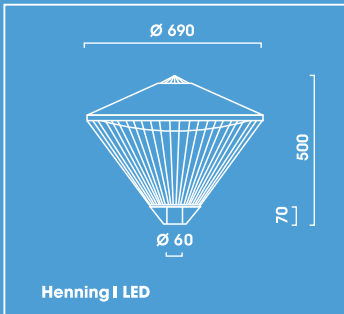

HENNING I LED

Henning I LED RAL Mastaufsatzleuchte, strukturiert <i>Post Top Luminaire, clear textured glazing</i>		
	kg	N°
1 x 28 W LED Modul	13,0	5.903.9008.05R
Henning I LED DB Mastaufsatzleuchte, strukturiert <i>Post Top Luminaire, clear textured glazing</i>		
1 x 28 W LED Modul	13,0	5.903.9008.05D

Alle Mastaufsatzleuchten Henning I auch für Mast $\varnothing$ 76 mm lieferbar, bei Bestellung die Endnummer .06R bzw 06.D angeben.
All luminaires Henning I, are also available for top entry $\varnothing$ 76 mm. Please state .06R/.06D at the end when ordering.

Ausführung in Schutzklasse II: Mehrpreis pro Leuchtenkopf
In protection class II: Surcharge per luminaire head

Andere Leuchtmittel und weitere Bestückungen auf Anfrage
Other lamp wattages and types on request