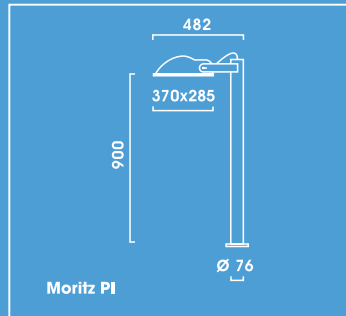

Moritz I

Moritz P I

Mast-, Wand- oder Pollerleuchte zur ausgezeichneten Ausleuchtung von Plätzen und Straßen. Bei einer Lichtpunkthöhe von 3,50 m für Beleuchtungsaufgaben mit mittlerem Lichtbedarf. Pollerhöhe 900 mm

Post luminaire designed to illuminate squares or streets. Mounting height at 3.50 m for medium lighting requirements. Bollard height: 900 mm

- Luminaire head made of premium die cast aluminium with hot dip galvanised steel bracket
- Special reflector for DULUX lamps made of highest grade aluminium, patterned, polished and anodised
- Toughened glass glazing, to be hinged down
- Stainless steel hose for cable protection
- All electrical components included
- Luminaire head, bracket and column available powder coated in any RAL or DB colour as required
- Moritz I:
Including special straight column made of hot dip galvanised steel
· 3.50 m: ø 89 mm
with access door for junction box. With roof.
- Bollard Moritz P I:
Including hot dip galvanised tube ø 76 mm, with flange plate

Tension: 230V 50Hz
Indice de protection: IP 55
Classe de protection: I ou II
Fabriqué selon norme DIN VDE 0711

MORITZ I

MORITZ P I

Moritz I		Inkl. Mast, ø 89 mm, Freie Länge 3,50 m, Abdeckung klar	
		Incl. Column ø 89 mm, Free length 3.50 m, clear glazing	
		Inclus Mât ø 89 mm, Hauteur 3.50 m, vasque clair	
	kg*		N°
1-armig Single Arm Console Simple			
1 x DULUX D/E 18W	12,6	G24q-2	9.117.5307.01
1 x DULUX D/E 26W	12,6	G24q-3	9.117.5497.01
1 x DULUX T/E 42W	12,6	GX24q-5	9.117.5547.01
2-armig Double Arm Console Double			
2 x DULUX D/E 18W	19,1	G24q-2	9.117.5307.21
2 x DULUX D/E 26W	19,1	G24q-3	9.117.5497.21
2 x DULUX T/E 42W	19,1	GX24q-5	9.117.5547.21
WL Moritz I		Wandleuchte, Abdeckung klar	
		Wall Luminaire clear glazing	
		Luminaire Mural, vasque clair	
1 x DULUX D/E 18W	7,9	G24q-2	9.541.5307.01
1 x DULUX D/E 26W	7,9	G24q-3	9.541.5497.01
1 x DULUX T/E 42W	7,9	GX24q-5	9.541.5547.01