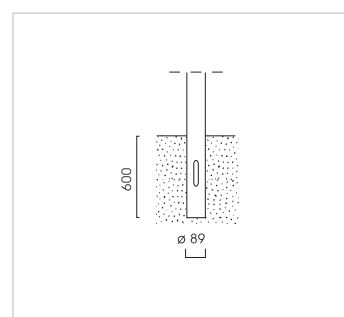

Moritz P I		Pollerleuchte, Abdeckung klar, Höhe 900 mm	
		Bollard, clear glazing, Height 900 mm	
		Borne Lumineuse, vasque clair, Hauteur 900 mm	
	kg		N°
1-armig Single Arm Console Simple			
1 x DULUX D/E 18W	14,6	G24q-2	9.885.5307.05
1 x DULUX D/E 26W	14,6	G24q-3	9.885.5497.05
1 x DULUX T/E 42W	14,6	GX24q-5	9.885.5547.05
2-armig Double Arm Console Double			
2 x DULUX D/E 18W	23,1	G24q-2	9.885.5307.25
2 x DULUX D/E 26W	23,1	G24q-3	9.885.5497.25
2 x DULUX T/E 42W	23,1	GX24q-5	9.885.5547.25
Zubehör - Bitte gesondert bestellen			
Accessories - Please order separately			
Accessoires - A commander séparément			
Eingrabstück Bolt-on roof Piece d'enfoncement			
Stahl, feuerverzinkt Hot dip galvanised steel Acier galvanisé			
G 180	3,3		9.900.0011.00
Zierring Accessory ring Anneau décoratif			
Edelstahl, pulverbeschichtet Stainless steel, powder coated Acier inoxydable, laqué			
Z 185	0,3		9.900.0010.27