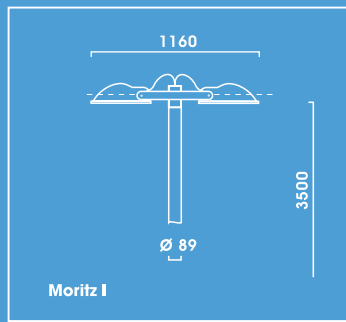

Moritz I

Moritz P I

Mast-, Wand- oder Pollerleuchte zur ausgezeichneten Ausleuchtung von Plätzen und Straßen. Bei einer Lichtpunkthöhe von 3,50 m für Beleuchtungsaufgaben mit mittlerem Lichtbedarf. Pollerhöhe 900 mm

Post luminaire designed to illuminate squares or streets. Mounting height at 3.50 m for medium lighting requirements. Bollard height: 900 mm

- Luminaire head made of premium die cast aluminium with hot dip galvanised steel bracket
- Special reflector for DULUX lamps made of highest grade aluminium, patterned, polished and anodised
- Toughened glass glazing, to be hinged down
- Stainless steel hose for cable protection
- All electrical components included
- Luminaire head, bracket and column available powder coated in any RAL or DB colour as required
- Moritz I:
Including special straight column made of hot dip galvanised steel
· 3.50 m: ø 89 mm
with access door for junction box. With roof.
- Bollard Moritz P I:
Including hot dip galvanised tube ø 76 mm, with flange plate

Tension: 230V 50Hz
Indice de protection: IP 55
Classe de protection: I ou II
Fabriqué selon norme DIN VDE 0711

MORITZ I

MORITZ P I

Moritz I		Inkl. Mast, ø 89 mm, Freie Länge 3,50 m, Abdeckung klar	
		Incl. Column ø 89 mm, Free length 3.50 m, clear glazing	
		Inclus Mât ø 89 mm, Hauteur 3.50 m, vasque clair	
	kg*		N°
1-armig Single Arm Console Simple			
1 x DULUX D/E 18W	12,6	G24q-2	9.117.5307.01
1 x DULUX D/E 26W	12,6	G24q-3	9.117.5497.01
1 x DULUX T/E 42W	12,6	GX24q-5	9.117.5547.01
2-armig Double Arm Console Double			
2 x DULUX D/E 18W	19,1	G24q-2	9.117.5307.21
2 x DULUX D/E 26W	19,1	G24q-3	9.117.5497.21
2 x DULUX T/E 42W	19,1	GX24q-5	9.117.5547.21
WL Moritz I		Wandleuchte, Abdeckung klar	
		Wall Luminaire clear glazing	
		Luminaire Mural, vasque clair	
1 x DULUX D/E 18W	7,9	G24q-2	9.541.5307.01
1 x DULUX D/E 26W	7,9	G24q-3	9.541.5497.01
1 x DULUX T/E 42W	7,9	GX24q-5	9.541.5547.01