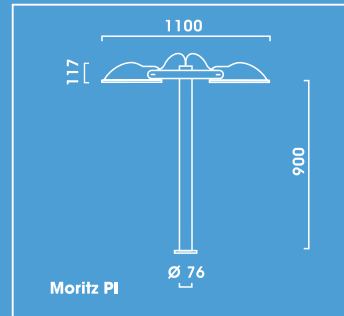

Moritz I

Moritz P I

Mast-, Wand- oder Pollerleuchte zur ausgezeichneten Ausleuchtung von Plätzen und Straßen. Bei einer Lichtpunkthöhe von 3,50 m für Beleuchtungsaufgaben mit mittlerem Lichtbedarf. Pollerhöhe 900 mm

Post luminaire designed to illuminate squares or streets. Mounting height at 3.50 m for medium lighting requirements. Bollard height: 900 mm

- Luminaire head made of premium die cast aluminium with hot dip galvanised steel bracket
- Special reflector for DULUX lamps made of highest grade aluminium, patterned, polished and anodised
- Toughened glass glazing, to be hinged down
- Stainless steel hose for cable protection
- All electrical components included
- Luminaire head, bracket and column available powder coated in any RAL or DB colour as required
- Moritz I:
Including special straight column made of hot dip galvanised steel
· 3.50 m: ø 89 mm
with access door for junction box. With roof.
- Bollard Moritz P I:
Including hot dip galvanised tube ø 76 mm, with flange plate

Tension: 230V 50Hz
Indice de protection: IP 55
Classe de protection: I ou II
Fabriqué selon norme DIN VDE 0711

MORITZ I

MORITZ P I

Moritz I		Inkl. Mast, ø 89 mm, Freie Länge 3,50 m, Abdeckung klar	
		Incl. Column ø 89 mm, Free length 3.50 m, clear glazing	
		Inclus Mât ø 89 mm, Hauteur 3.50 m, vasque clair	
	kg*		N°
1-armig Single Arm Console Simple			
1 x DULUX D/E 18W	12,6	G24q-2	9.117.5307.01
1 x DULUX D/E 26W	12,6	G24q-3	9.117.5497.01
1 x DULUX T/E 42W	12,6	GX24q-5	9.117.5547.01
2-armig Double Arm Console Double			
2 x DULUX D/E 18W	19,1	G24q-2	9.117.5307.21
2 x DULUX D/E 26W	19,1	G24q-3	9.117.5497.21
2 x DULUX T/E 42W	19,1	GX24q-5	9.117.5547.21
WL Moritz I		Wandleuchte, Abdeckung klar	
		Wall Luminaire clear glazing	
		Luminaire Mural, vasque clair	
1 x DULUX D/E 18W	7,9	G24q-2	9.541.5307.01
1 x DULUX D/E 26W	7,9	G24q-3	9.541.5497.01
1 x DULUX T/E 42W	7,9	GX24q-5	9.541.5547.01