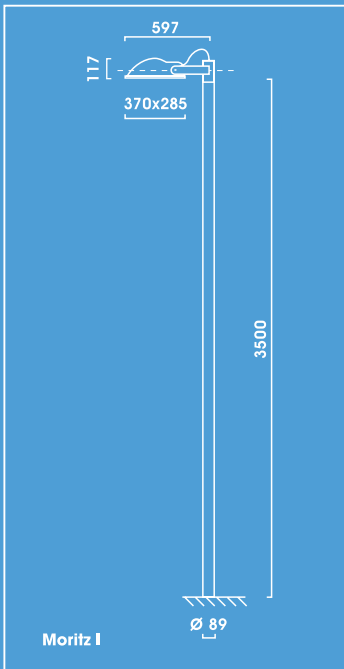

Moritz I

Moritz P I

Mast-, Wand- oder Pollerleuchte zur ausgezeichneten Ausleuchtung von Plätzen und Straßen. Bei einer Lichtpunkthöhe von 3,50 m für Beleuchtungsaufgaben mit mittlerem Lichtbedarf. Pollerhöhe 900 mm

Post luminaire designed to illuminate squares or streets. Mounting height at 3.50 m for medium lighting requirements. Bollard height: 900 mm

- Luminaire head made of premium die cast aluminium with hot dip galvanised steel bracket
- Special reflector for DULUX lamps made of highest grade aluminium, patterned, polished and anodised
- Toughened glass glazing, to be hinged down
- Stainless steel hose for cable protection
- All electrical components included
- Luminaire head, bracket and column available powder coated in any RAL or DB colour as required
- Moritz I:
Including special straight column made of hot dip galvanised steel
· 3.50 m: ø 89 mm
with access door for junction box. With roof.
- Bollard Moritz P I:
Including hot dip galvanised tube ø 76 mm, with flange plate

Tension: 230V 50Hz
Indice de protection: IP 55
Classe de protection: I ou II
Fabriqué selon norme DIN VDE 0711

MORITZ I

MORITZ P I

Moritz I		Inkl. Mast, ø 89 mm, Freie Länge 3,50 m, Abdeckung klar	
		Incl. Column ø 89 mm, Free length 3.50 m, clear glazing	
		Inclus Mât ø 89 mm, Hauteur 3.50 m, vasque clair	
	kg*		N°
1-armig Single Arm Console Simple			
1 x DULUX D/E 18W	12,6	G24q-2	9.117.5307.01
1 x DULUX D/E 26W	12,6	G24q-3	9.117.5497.01
1 x DULUX T/E 42W	12,6	GX24q-5	9.117.5547.01
2-armig Double Arm Console Double			
2 x DULUX D/E 18W	19,1	G24q-2	9.117.5307.21
2 x DULUX D/E 26W	19,1	G24q-3	9.117.5497.21
2 x DULUX T/E 42W	19,1	GX24q-5	9.117.5547.21
WL Moritz I		Wandleuchte, Abdeckung klar	
		Wall Luminaire clear glazing	
		Luminaire Mural, vasque clair	
1 x DULUX D/E 18W	7,9	G24q-2	9.541.5307.01
1 x DULUX D/E 26W	7,9	G24q-3	9.541.5497.01
1 x DULUX T/E 42W	7,9	GX24q-5	9.541.5547.01