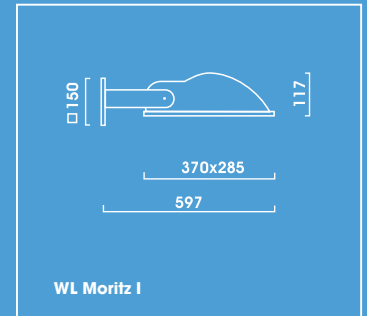

Post luminaire designed to illuminate squares or streets. Mounting height at 3.50 m for medium lighting requirements. Bollard height: 900 mm

- Luminaire head made of premium die cast aluminium with hot dip galvanised steel bracket
- Special reflector for DULUX lamps made of highest grade aluminium, patterned, polished and anodised
- Toughened glass glazing, to be hinged down
- Stainless steel hose for cable protection
- All electrical components included
- Luminaire head, bracket and column available powder coated in any RAL or DB colour as required
- Moritz I:
Including special straight column made of hot dip galvanised steel
· 3.50 m: ø 89 mm
with access door for junction box. With roof.
- Bollard Moritz P I:
Including hot dip galvanised tube ø 76 mm, with flange plate

Tension: 230V 50Hz
Indice de protection: IP 55
Classe de protection: I ou II
Fabriqué selon norme DIN VDE 0711

MORITZ I

MORITZ P I

Moritz I		Inkl. Mast, ø 89 mm, Freie Länge 3,50 m, Abdeckung klar	
		Incl. Column ø 89 mm, Free length 3.50 m, clear glazing	
		Inclus Mât ø 89 mm, Hauteur 3.50 m, vasque clair	
	kg*		N°
1-armig Single Arm Console Simple			
1 x DULUX D/E 18W	12,6	G24q-2	9.117.5307.01
1 x DULUX D/E 26W	12,6	G24q-3	9.117.5497.01
1 x DULUX T/E 42W	12,6	GX24q-5	9.117.5547.01
2-armig Double Arm Console Double			
2 x DULUX D/E 18W	19,1	G24q-2	9.117.5307.21
2 x DULUX D/E 26W	19,1	G24q-3	9.117.5497.21
2 x DULUX T/E 42W	19,1	GX24q-5	9.117.5547.21
WL Moritz I		Wandleuchte, Abdeckung klar	
		Wall Luminaire clear glazing	
		Luminaire Mural, vasque clair	
1 x DULUX D/E 18W	7,9	G24q-2	9.541.5307.01
1 x DULUX D/E 26W	7,9	G24q-3	9.541.5497.01
1 x DULUX T/E 42W	7,9	GX24q-5	9.541.5547.01