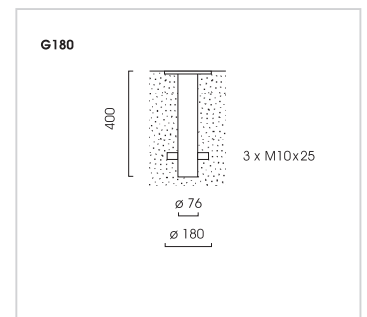

Moritz P I		Pollerleuchte, Abdeckung klar, Höhe 900 mm	
		Bollard, clear glazing, Height 900 mm	
		Borne Lumineuse, vasque clair, Hauteur 900 mm	
	kg		N°
1-armig Single Arm Console Simple			
1 x DULUX D/E 18W	14,6	G24q-2	9.885.5307.05
1 x DULUX D/E 26W	14,6	G24q-3	9.885.5497.05
1 x DULUX T/E 42W	14,6	GX24q-5	9.885.5547.05
2-armig Double Arm Console Double			
2 x DULUX D/E 18W	23,1	G24q-2	9.885.5307.25
2 x DULUX D/E 26W	23,1	G24q-3	9.885.5497.25
2 x DULUX T/E 42W	23,1	GX24q-5	9.885.5547.25
Zubehör - Bitte gesondert bestellen			
Accessories - Please order separately			
Accessoires - A commander séparément			
Eingrabstück Bolt-on roof Piece d'enfoncement			
Stahl, feuerverzinkt Hot dip galvanised steel Acier galvanisé			
G 180	3,3		9.900.0011.00
Zierring Accessory ring Anneau décoratif			
Edelstahl, pulverbeschichtet Stainless steel, powder coated Acier inoxydable, laqué			
Z 185	0,3		9.900.0010.27