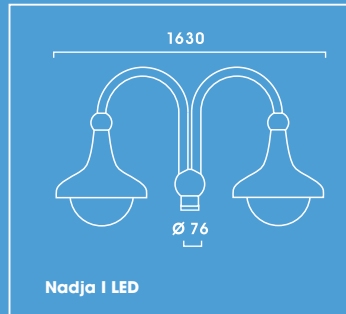

NADJA I LED

Nadja I LED Mastaufsatzleuchte, Abdeckung klar Post Top Luminaire, clear glazing		
	kg	N°
1-armig Single Arm		
1 x LED LLM 28 W/730	14,9	9.870.9008.05
2-armig Double Arm		
2 x LED LLM 28 W/730	25,8	9.871.9008.05
WL Nadja I LED Wandleuchte, Abdeckung klar Wall Luminaire, clear glazing		
1 x LED LLM 28 W/730	16,8	9.840.9008.05

Ausführung in Schutzklasse II: Mehrpreis pro Leuchtenkopf
In protection class II: Surcharge per luminaire head

Alle Leuchten Nadja I auch mit gepulter Abdeckung ohne Aufpreis lieferbar. Bitte bei Bestellung die Endnummer .06 angeben.
All luminaires Nadja I are also available with clear frosted glazing - without extra charge. Please state .06 at the end when ordering.

Andere Leuchtmittel und weitere Bestückungen auf Anfrage
Other lamp wattages and types on request