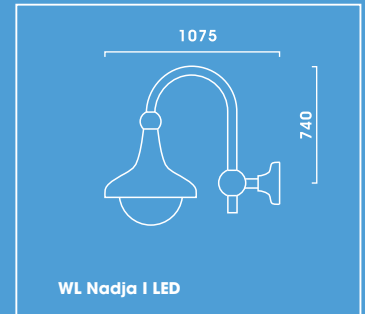

NADJA I LED

Nadja I LED Mastaufsatzleuchte, Abdeckung klar Post Top Luminaire, clear glazing		
	kg	N°
1-armig Single Arm		
1 x LED LLM 28 W/730	14,9	9.870.9008.05
2-armig Double Arm		
2 x LED LLM 28 W/730	25,8	9.871.9008.05
WL Nadja I LED Wandleuchte, Abdeckung klar Wall Luminaire, clear glazing		
1 x LED LLM 28 W/730	16,8	9.840.9008.05

Ausführung in Schutzklasse II: Mehrpreis pro Leuchtenkopf
In protection class II: Surcharge per luminaire head

Alle Leuchten Nadja I auch mit gepulter Abdeckung ohne Aufpreis lieferbar. Bitte bei Bestellung die Endnummer .06 angeben.
All luminaires Nadja I are also available with clear frosted glazing - without extra charge. Please state .06 at the end when ordering.

Andere Leuchtmittel und weitere Bestückungen auf Anfrage
Other lamp wattages and types on request