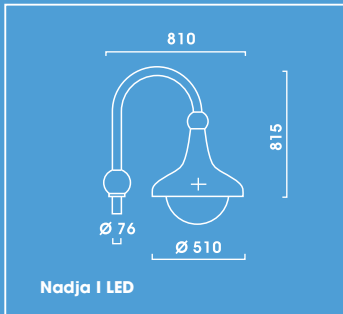

NADJA I LED

Nadja I LED Mastaufsatzleuchte, Abdeckung klar Post Top Luminaire, clear glazing		
	kg	N°
1-armig Single Arm		
1 x LED LLM 28 W/730	14,9	9.870.9008.05
2-armig Double Arm		
2 x LED LLM 28 W/730	25,8	9.871.9008.05
WL Nadja I LED Wandleuchte, Abdeckung klar Wall Luminaire, clear glazing		
1 x LED LLM 28 W/730	16,8	9.840.9008.05

Ausführung in Schutzklasse II: Mehrpreis pro Leuchtenkopf
In protection class II: Surcharge per luminaire head

Alle Leuchten Nadja I auch mit gepulter Abdeckung ohne Aufpreis lieferbar. Bitte bei Bestellung die Endnummer .06 angeben.
All luminaires Nadja I are also available with clear frosted glazing - without extra charge. Please state .06 at the end when ordering.

Andere Leuchtmittel und weitere Bestückungen auf Anfrage
Other lamp wattages and types on request