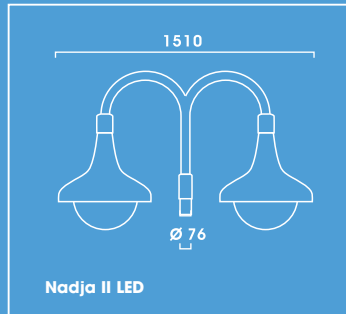

NADJA II LED

Nadja II LED <i>Mastaufsatzleuchte, Abdeckung klar</i> <i>Post Top Luminaire, clear glazing</i>		
	kg	N°
1-armig Single Arm		
1 x LED LLM 28 W/730	13,3	9.875.9008.05
2-armig Double Arm		
2 x LED LLM 28 W/730	21,5	9.874.9008.05
WL Nadja II LED <i>Wandleuchte, Abdeckung klar</i> <i>Wall Luminaire, clear glazing</i>		
1 x LED LLM 28 W/730	15,1	9.845.9008.05

Ausführung in Schutzklasse II: Mehrpreis pro Leuchtenkopf
In protection class II: Surcharge per luminaire head

Alle Leuchten Nadja II auch mit geperlter Abdeckung ohne Aufpreis lieferbar. Bitte bei Bestellung die Endnummer .06 angeben.
All luminaires Nadja II are also available with clear frosted glazing - without extra charge. Please state .06 at the end when ordering.

Andere Leuchtmittel und weitere Bestückungen auf Anfrage
Other lamp wattages and types on request