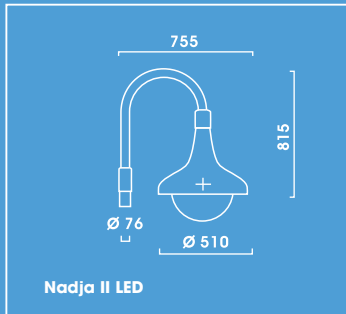

NADJA II LED

Nadja II LED <i>Mastaufsatzleuchte, Abdeckung klar</i> <i>Post Top Luminaire, clear glazing</i>		
	kg	N°
1-armig Single Arm		
1 x LED LLM 28 W/730	13,3	9.875.9008.05
2-armig Double Arm		
2 x LED LLM 28 W/730	21,5	9.874.9008.05
WL Nadja II LED <i>Wandleuchte, Abdeckung klar</i> <i>Wall Luminaire, clear glazing</i>		
1 x LED LLM 28 W/730	15,1	9.845.9008.05

Ausführung in Schutzklasse II: Mehrpreis pro Leuchtenkopf
In protection class II: Surcharge per luminaire head

Alle Leuchten Nadja II auch mit geperlter Abdeckung ohne Aufpreis lieferbar. Bitte bei Bestellung die Endnummer .06 angeben.
All luminaires Nadja II are also available with clear frosted glazing - without extra charge. Please state .06 at the end when ordering.

Andere Leuchtmittel und weitere Bestückungen auf Anfrage
Other lamp wattages and types on request