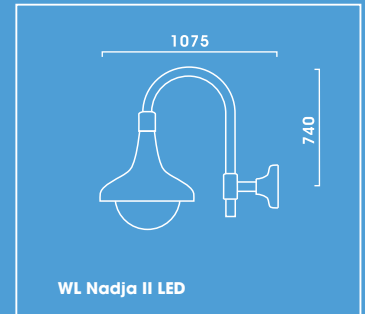

NADJA II LED

Nadja II LED <i>Mastaufsatzleuchte, Abdeckung klar</i> <i>Post Top Luminaire, clear glazing</i>		
	kg	N°
1-armig Single Arm		
1 x LED LLM 28 W/730	13,3	9.875.9008.05
2-armig Double Arm		
2 x LED LLM 28 W/730	21,5	9.874.9008.05
WL Nadja II LED <i>Wandleuchte, Abdeckung klar</i> <i>Wall Luminaire, clear glazing</i>		
1 x LED LLM 28 W/730	15,1	9.845.9008.05

Ausführung in Schutzklasse II: Mehrpreis pro Leuchtenkopf
In protection class II: Surcharge per luminaire head

Alle Leuchten Nadja II auch mit geperlter Abdeckung ohne Aufpreis lieferbar. Bitte bei Bestellung die Endnummer .06 angeben.
All luminaires Nadja II are also available with clear frosted glazing - without extra charge. Please state .06 at the end when ordering.

Andere Leuchtmittel und weitere Bestückungen auf Anfrage
Other lamp wattages and types on request