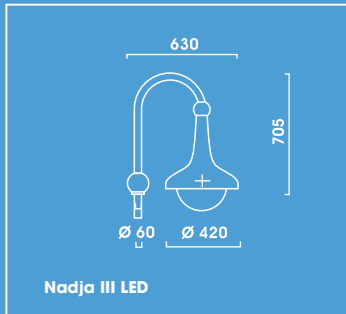

NADJA III LED

Nadja III LED Mastaufsatzleuchte, Abdeckung klar Post Top Luminaire, clear glazing		
	kg	N°
1-armig Single Arm		
1 x LED LLM 28 W/730	9,1	9.876.9008.05
2-armig Double Arm		
2 x LED LLM 28 W/730	16,8	9.877.9008.05
WL Nadja III LED Wandleuchte, Abdeckung klar Wall Luminaire, clear glazing		
1 x LED LLM 28 W/730	10,6	9.846.9008.05

Ausführung in Schutzklasse II: Mehrpreis pro Leuchtenkopf
In protection class II: Surcharge per luminaire head

Alle Leuchten Nadja III auch mit geperlter Abdeckung ohne Aufpreis lieferbar. Bitte bei Bestellung die Endnummer .06 angeben.
All luminaires Nadja III are also available with clear frosted glazing - without extra charge. Please state .06 at the end when ordering.

Alle Mastaufsatzleuchten Nadja III auch für Mastzopf $\varnothing$ 76 mm lieferbar.
Bitte bei Bestellung die Endnummer .75 angeben.
All luminaires Nadja III are also available for top entry $\varnothing$ 76 mm. Please state .75 at the end when ordering.

Andere Leuchtmittel und weitere Bestückungen auf Anfrage
Other lamp wattages and types on request