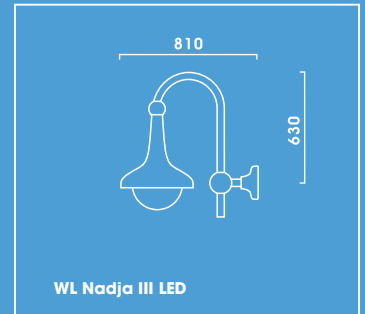

NADJA III LED

Nadja III LED Mastaufsatzleuchte, Abdeckung klar Post Top Luminaire, clear glazing		
	kg	N°
1-armig Single Arm		
1 x LED LLM 28 W/730	9,1	9.876.9008.05
2-armig Double Arm		
2 x LED LLM 28 W/730	16,8	9.877.9008.05
WL Nadja III LED Wandleuchte, Abdeckung klar Wall Luminaire, clear glazing		
1 x LED LLM 28 W/730	10,6	9.846.9008.05

Ausführung in Schutzklasse II: Mehrpreis pro Leuchtenkopf
In protection class II: Surcharge per luminaire head

Alle Leuchten Nadja III auch mit geperlter Abdeckung ohne Aufpreis lieferbar. Bitte bei Bestellung die Endnummer .06 angeben.
All luminaires Nadja III are also available with clear frosted glazing - without extra charge. Please state .06 at the end when ordering.

Alle Mastaufsatzleuchten Nadja III auch für Mastzopf $\varnothing$ 76 mm lieferbar.
Bitte bei Bestellung die Endnummer .75 angeben.
All luminaires Nadja III are also available for top entry $\varnothing$ 76 mm. Please state .75 at the end when ordering.

Andere Leuchtmittel und weitere Bestückungen auf Anfrage
Other lamp wattages and types on request