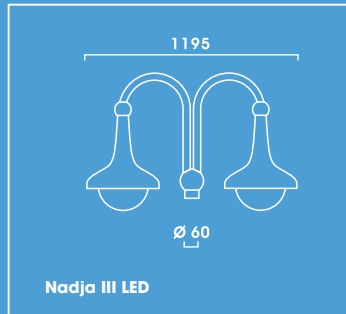

NADJA III LED

Nadja III LED Mastaufsatzleuchte, Abdeckung klar Post Top Luminaire, clear glazing		
	kg	N°
1-armig Single Arm		
1 x LED LLM 28 W/730	9,1	9.876.9008.05
2-armig Double Arm		
2 x LED LLM 28 W/730	16,8	9.877.9008.05
WL Nadja III LED Wandleuchte, Abdeckung klar Wall Luminaire, clear glazing		
1 x LED LLM 28 W/730	10,6	9.846.9008.05

Ausführung in Schutzklasse II: Mehrpreis pro Leuchtenkopf
In protection class II: Surcharge per luminaire head

Alle Leuchten Nadja III auch mit geperlter Abdeckung ohne Aufpreis lieferbar. Bitte bei Bestellung die Endnummer .06 angeben.
All luminaires Nadja III are also available with clear frosted glazing - without extra charge. Please state .06 at the end when ordering.

Alle Mastaufsatzleuchten Nadja III auch für Mastzopf $\varnothing$ 76 mm lieferbar.
Bitte bei Bestellung die Endnummer .75 angeben.
All luminaires Nadja III are also available for top entry $\varnothing$ 76 mm. Please state .75 at the end when ordering.

Andere Leuchtmittel und weitere Bestückungen auf Anfrage
Other lamp wattages and types on request