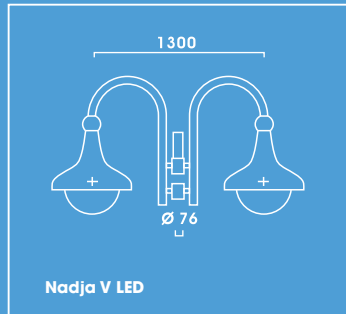

NADJA V LED

Nadja V LED		Mastaufsatzleuchte, Abdeckung klar <i>Post Top Luminaire, clear glazing</i>	
	kg	N°	
1-armig Single Arm			
1 x LED LLM 28 W/730	15,2	9.870.9008.85	
2-armig Double Arm			
2 x LED LLM 28 W/730	26,2	9.871.9008.85	

Ausführung in Schutzklasse II: Mehrpreis pro Leuchtenkopf
In protection class II: Surcharge per luminaire head

Alle Leuchten Nadja V auch mit gepulter Abdeckung ohne Aufpreis lieferbar. Bitte bei Bestellung die Endnummer .06 angeben.
All luminaires Nadja V are also available with clear frosted glazing - without extra charge. Please state .06 at the end when ordering.

Andere Leuchtmittel und weitere Bestückungen auf Anfrage
Other lamp wattages and types on request