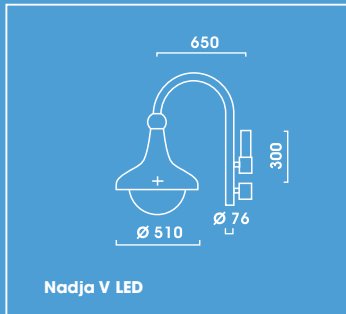

NADJA V LED

Nadja V LED		Mastaufsatzleuchte, Abdeckung klar <i>Post Top Luminaire, clear glazing</i>	
	kg	N°	
1-armig Single Arm			
1 x LED LLM 28 W/730	15,2	9.870.9008.85	
2-armig Double Arm			
2 x LED LLM 28 W/730	26,2	9.871.9008.85	

Ausführung in Schutzklasse II: Mehrpreis pro Leuchtenkopf
In protection class II: Surcharge per luminaire head

Alle Leuchten Nadja V auch mit gepulter Abdeckung ohne Aufpreis lieferbar. Bitte bei Bestellung die Endnummer .06 angeben.
All luminaires Nadja V are also available with clear frosted glazing - without extra charge. Please state .06 at the end when ordering.

Andere Leuchtmittel und weitere Bestückungen auf Anfrage
Other lamp wattages and types on request