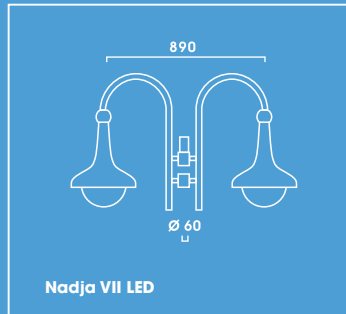

NADJA VII LED

Nadja VII	Mastaufsatzleuchte, Abdeckung klar Post Top Luminaire, clear glazing	
	kg	N°
1-armig Single Arm		
1 x LED LLM 28 W/730	9,6	9.876.9008.85
2-armig Double Arm		
2 x LED LLM 28 W/730	17,4	9.877.9008.85

Ausführung in Schutzklasse II: Mehrpreis pro Leuchtenkopf
In protection class II: Surcharge per luminaire head

Alle Leuchten Nadja VII auch mit gepulter Abdeckung ohne Aufpreis lieferbar. Bitte bei Bestellung die Endnummer .06 angeben.
All luminaires Nadja VII are also available with clear frosted glazing - without extra charge. Please state .06 at the end when ordering.

Andere Leuchtmittel und weitere Bestückungen auf Anfrage
Other lamp wattages and types on request