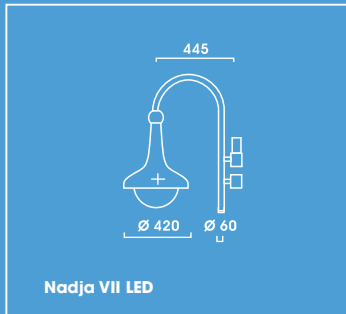

NADJA VII LED

Nadja VII	Mastaufsatzleuchte, Abdeckung klar Post Top Luminaire, clear glazing	
	kg	N°
1-armig Single Arm		
1 x LED LLM 28 W/730	9,6	9.876.9008.85
2-armig Double Arm		
2 x LED LLM 28 W/730	17,4	9.877.9008.85

Ausführung in Schutzklasse II: Mehrpreis pro Leuchtenkopf
In protection class II: Surcharge per luminaire head

Alle Leuchten Nadja VII auch mit gepulter Abdeckung ohne Aufpreis lieferbar. Bitte bei Bestellung die Endnummer .06 angeben.
All luminaires Nadja VII are also available with clear frosted glazing - without extra charge. Please state .06 at the end when ordering.

Andere Leuchtmittel und weitere Bestückungen auf Anfrage
Other lamp wattages and types on request