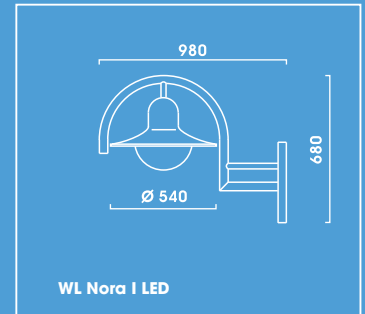

Nora I LED

Spannung: 230V 50Hz
 Schutzart: IP 65
 Schutzklasse: I bzw. II

Voltage: 230V 50Hz
 Other voltages on request
 Protection degree: IP 65
 Protection class: I or II

Empfohlene Lichtpunkthöhe 3,50 bis 4,50 m, für den mittleren Lichtbedarf

Recommended mounting heights from 3.50 metres to 4.50 metres for medium lighting requirements.

- Including 1 LED module 28W, 1800lm, 3000K warm white
- Reduced maintaining costs due to the high life time of the LEDs
- Excellent thermal management due to a solid aluminium board in order to dissipate the heat and to guarantee the long LED life of 50,000 hours
- Excellent lighting properties provided by a computer-optimised reflector especially designed for Fortimo LED modules, for energy-efficient lighting solutions
- Reflector made of highest grade aluminium, polished and anodised
- Luminaire head made of aluminium. Bracket(s) of stainless steel.
- Luminaire glazing made of UV-stabilised impact resistant clear or clear frosted polycarbonate. On request PMMA RESIST available
- Simple connection with adapter jack
- Luminaire head and bracket powder coated in any RAL or DB colours that is required
- Column, please order separately, suitable for shaft \varnothing 60mm

NORA I LED

WL NORA I LED

Nora I LED	Mastaufsatzleuchte, Abdeckung klar Post Top Luminaire, clear glazing	
	kg	N°
1-armig Single Arm		
1 x LED Modul 28W	9,0	9.771.9008.05
2-armig Double Arm		
2 x LED Modul 28W	17,6	9.771.9008.25

WL Nora I LED	Wandleuchte, Abdeckung klar Wall Luminaire, clear glazing	
	kg	N°
1 x LED Modul 28W	9,2	9.741.9008.05

Ausführung in Schutzklasse II: Mehrpreis pro Leuchtenkopf
In protection class II: Surcharge per luminaire head