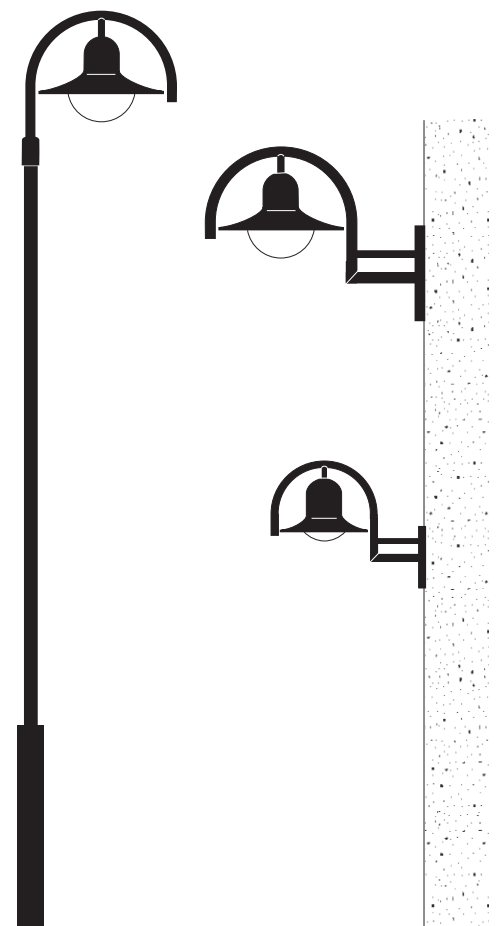

Nora I LED

Spannung: 230V 50Hz
 Schutzart: IP 65
 Schutzklasse: I bzw. II

Voltage: 230V 50Hz
 Other voltages on request
 Protection degree: IP 65
 Protection class: I or II

Empfohlene Lichtpunkthöhe 3,50 bis 4,50 m, für den mittleren Lichtbedarf

Recommended mounting heights from 3.50 metres to 4.50 metres for medium lighting requirements.

- Including 1 LED module 28W, 1800lm, 3000K warm white
- Reduced maintaining costs due to the high life time of the LEDs
- Excellent thermal management due to a solid aluminium board in order to dissipate the heat and to guarantee the long LED life of 50,000 hours
- Excellent lighting properties provided by a computer-optimised reflector especially designed for Fortimo LED modules, for energy-efficient lighting solutions
- Reflector made of highest grade aluminium, polished and anodised
- Luminaire head made of aluminium. Bracket(s) of stainless steel.
- Luminaire glazing made of UV-stabilised impact resistant clear or clear frosted polycarbonate. On request PMMA RESIST available
- Simple connection with adapter jack
- Luminaire head and bracket powder coated in any RAL or DB colours that is required
- Column, please order separately, suitable for shaft \varnothing 60mm

NORA I LED

WL NORA I LED

Nora I LED	Mastaufsatzleuchte, Abdeckung klar Post Top Luminaire, clear glazing	
	kg	N°
1-armig Single Arm		
1 x LED Modul 28W	9,0	9.771.9008.05
2-armig Double Arm		
2 x LED Modul 28W	17,6	9.771.9008.25