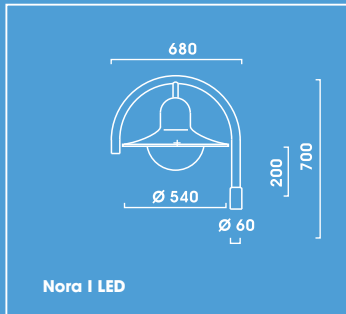

Nora I LED

Spannung: 230V 50Hz
 Schutzart: IP 65
 Schutzklasse: I bzw. II

Voltage: 230V 50Hz
 Other voltages on request
 Protection degree: IP 65
 Protection class: I or II

Empfohlene Lichtpunkthöhe 3,50 bis 4,50 m, für den mittleren Lichtbedarf

Recommended mounting heights from 3.50 metres to 4.50 metres for medium lighting requirements.

- Including 1 LED module 28W, 1800lm, 3000K warm white
- Reduced maintaining costs due to the high life time of the LEDs
- Excellent thermal management due to a solid aluminium board in order to dissipate the heat and to guarantee the long LED life of 50,000 hours
- Excellent lighting properties provided by a computer-optimised reflector especially designed for Fortimo LED modules, for energy-efficient lighting solutions
- Reflector made of highest grade aluminium, polished and anodised
- Luminaire head made of aluminium. Bracket(s) of stainless steel.
- Luminaire glazing made of UV-stabilised impact resistant clear or clear frosted polycarbonate. On request PMMA RESIST available
- Simple connection with adapter jack
- Luminaire head and bracket powder coated in any RAL or DB colours that is required
- Column, please order separately, suitable for shaft \varnothing 60mm

NORA I LED

WL NORA I LED

Nora I LED	Mastaufsatzleuchte, Abdeckung klar Post Top Luminaire, clear glazing	
	kg	N°
1-armig Single Arm		
1 x LED Modul 28W	9,0	9.771.9008.05
2-armig Double Arm		
2 x LED Modul 28W	17,6	9.771.9008.25

WL Nora I LED	Wandleuchte, Abdeckung klar Wall Luminaire, clear glazing	
	kg	N°
1 x LED Modul 28W	9,2	9.741.9008.05

Ausführung in Schutzklasse II: Mehrpreis pro Leuchtenkopf
In protection class II: Surcharge per luminaire head