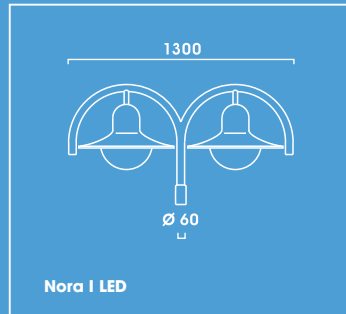

Nora I LED

Spannung: 230V 50Hz
 Schutzart: IP 65
 Schutzklasse: I bzw. II

Voltage: 230V 50Hz
 Other voltages on request
 Protection degree: IP 65
 Protection class: I or II

Empfohlene Lichtpunkthöhe 3,50 bis 4,50 m, für den mittleren Lichtbedarf

Recommended mounting heights from 3.50 metres to 4.50 metres for medium lighting requirements.

- Including 1 LED module 28W, 1800lm, 3000K warm white
- Reduced maintaining costs due to the high life time of the LEDs
- Excellent thermal management due to a solid aluminium board in order to dissipate the heat and to guarantee the long LED life of 50,000 hours
- Excellent lighting properties provided by a computer-optimised reflector especially designed for Fortimo LED modules, for energy-efficient lighting solutions
- Reflector made of highest grade aluminium, polished and anodised
- Luminaire head made of aluminium. Bracket(s) of stainless steel.
- Luminaire glazing made of UV-stabilised impact resistant clear or clear frosted polycarbonate. On request PMMA RESIST available
- Simple connection with adapter jack
- Luminaire head and bracket powder coated in any RAL or DB colours that is required
- Column, please order separately, suitable for shaft \varnothing 60mm

NORA I LED

WL NORA I LED

Nora I LED	Mastaufsatzleuchte, Abdeckung klar Post Top Luminaire, clear glazing	
	kg	N°
1-armig Single Arm		
1 x LED Modul 28W	9,0	9.771.9008.05
2-armig Double Arm		
2 x LED Modul 28W	17,6	9.771.9008.25