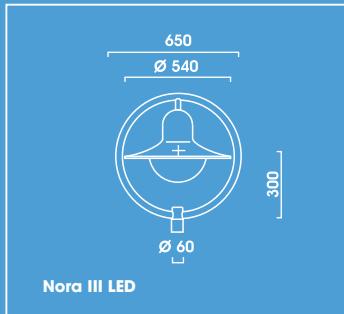

NORA III LED

Nora III LED Mastaufsatzleuchte, Abdeckung klar <i>Post Top Luminaire, clear glazing</i>		
	kg	N°
1-armig Single Arm		
1 x LED Modul 28W	9,1	9.773.9008.05

Ausführung in Schutzklasse II: Mehrpreis pro Leuchtenkopf
In protection class II: Surcharge per luminaire head

Alle Leuchten Nora III auch mit gepertter Abdeckung ohne Aufpreis lieferbar. Bitte bei Bestellung die Endnummer .06 angeben.
All luminaires Nora III are also available with clear frosted glazing - without extra charge. Please state .06 at the end when ordering.

Alle Mastaufsatzleuchten Nora III auch für Mastzopf $\varnothing$ 76 mm lieferbar. Bitte bei Bestellung die Endnummer .07 angeben.
All luminaires Nora III are also available for top entry $\varnothing$ 76 mm. Please state .07 at the end when ordering.

Andere Leuchtmittel und weitere Bestückungen auf Anfrage
Other lamp wattages and types on request