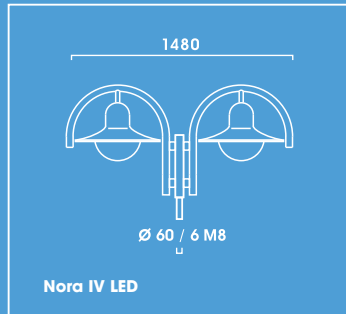

Nora IV LED

Spannung: 230V 50Hz  
 Schutzart: IP 65  
 Schutzklasse: I bzw. II

Voltage: 230V 50Hz  
 Other voltages on request  
 Protection degree: IP 65  
 Protection class: I or II

Empfohlene Lichtpunkthöhe 3,50 bis 4,50 m, für den mittleren Lichtbedarf

Recommended mounting heights from 3.50 metres to 4.50 metres for medium lighting requirements.

- Including 1 LED module 28W, 1800lm, 3000K warm white
- Reduced maintaining costs due to the high life time of the LEDs
- Excellent thermal management due to a solid aluminium board in order to dissipate the heat and to guarantee the long LED life of 50,000 hours
- Excellent lighting properties provided by a computer-optimised reflector especially designed for Fortimo LED modules, for energy-efficient lighting solutions
- Reflector made of highest grade aluminium, polished and anodised
- Luminaire head made of aluminium. Bracket(s) of stainless steel.
- Luminaire glazing made of UV-stabilised impact resistant clear or clear frosted polycarbonate. On request PMMA RESIST available
- Simple connection with adapter jack
- Luminaire head and bracket powder coated in any RAL or DB colours that is required
- Column, please order separately, suitable for shaft  $\varnothing$  60mm

# NORA IV LED

<b>Nora IV LED Mastaufsatzleuchte, Abdeckung klar</b> <i>Post Top Luminaire, clear glazing</i>		
	kg	N°
<b>1-armig Single Arm</b>		
1 x LED Modul 28W	9,3	9.774.9008.05
<b>2-armig Double Arm</b>		
2 x LED Modul 28W	17,6	9.774.9008.25