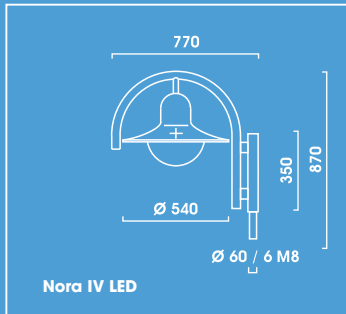

Nora IV LED

Spannung: 230V 50Hz  
 Schutzart: IP 65  
 Schutzklasse: I bzw. II

Voltage: 230V 50Hz  
 Other voltages on request  
 Protection degree: IP 65  
 Protection class: I or II

Empfohlene Lichtpunkthöhe 3,50 bis 4,50 m, für den mittleren Lichtbedarf

Recommended mounting heights from 3.50 metres to 4.50 metres for medium lighting requirements.

- Including 1 LED module 28W, 1800lm, 3000K warm white
- Reduced maintaining costs due to the high life time of the LEDs
- Excellent thermal management due to a solid aluminium board in order to dissipate the heat and to guarantee the long LED life of 50,000 hours
- Excellent lighting properties provided by a computer-optimised reflector especially designed for Fortimo LED modules, for energy-efficient lighting solutions
- Reflector made of highest grade aluminium, polished and anodised
- Luminaire head made of aluminium. Bracket(s) of stainless steel.
- Luminaire glazing made of UV-stabilised impact resistant clear or clear frosted polycarbonate. On request PMMA RESIST available
- Simple connection with adapter jack
- Luminaire head and bracket powder coated in any RAL or DB colours that is required
- Column, please order separately, suitable for shaft  $\varnothing$  60mm

# NORA IV LED

<b>Nora IV LED Mastaufsatzleuchte, Abdeckung klar</b> <i>Post Top Luminaire, clear glazing</i>		
	kg	N°
<b>1-armig Single Arm</b>		
1 x LED Modul 28W	9,3	9.774.9008.05
<b>2-armig Double Arm</b>		
2 x LED Modul 28W	17,6	9.774.9008.25

Alle Mastaufsatzleuchten Nora IV auch für Mastkopf ø 76 mm lieferbar. Bitte bei Bestellung die Endnummer .07 angeben.  
All luminaires Nora IV are also available for top entry ø 76 mm. Please state .07 at the end when ordering.