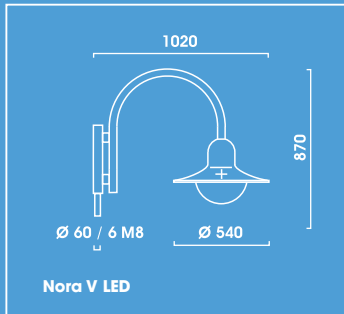

Nora V LED

Spannung: 230V 50Hz
 Schutzart: IP 65
 Schutzklasse: I bzw. II

Voltage: 230V 50Hz
 Other voltages on request
 Protection degree: IP 65
 Protection class: I or II

Empfohlene Lichtpunkthöhe 3,50 bis 4,50 m, für den mittleren Lichtbedarf

Recommended mounting heights from 3.50 metres to 4.50 metres for medium lighting requirements.

- Including 1 LED module 28W, 1800lm, 3000K warm white
- Reduced maintaining costs due to the high life time of the LEDs
- Excellent thermal management due to a solid aluminium board in order to dissipate the heat and to guarantee the long LED life of 50,000 hours
- Excellent lighting properties provided by a computer-optimised reflector especially designed for Fortimo LED modules, for energy-efficient lighting solutions
- Reflector made of highest grade aluminium, polished and anodised
- Luminaire head made of aluminium. Bracket(s) of stainless steel.
- Luminaire glazing made of UV-stabilised impact resistant clear or clear frosted polycarbonate. On request PMMA RESIST available
- Simple connection with adapter jack
- Luminaire head and bracket powder coated in any RAL or DB colours that is required
- Column, please order separately, suitable for shaft \varnothing 60mm

NORA V LED

Nora V LED	Mastaufsatzleuchte, Abdeckung klar Post Top Luminaire, clear glazing	
	kg	N°
1-armig Single Arm		
1 x LED Modul 28W	9,3	9.775.9008.05
2-armig Double Arm		
2 x LED Modul 28W	17,6	9.775.9008.25