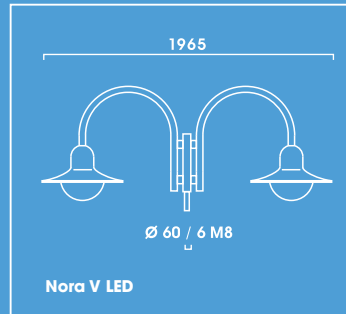

Nora V LED

Spannung: 230V 50Hz
 Schutzart: IP 65
 Schutzklasse: I bzw. II

Voltage: 230V 50Hz
 Other voltages on request
 Protection degree: IP 65
 Protection class: I or II

Empfohlene Lichtpunkthöhe 3,50 bis 4,50 m, für den mittleren Lichtbedarf

Recommended mounting heights from 3.50 metres to 4.50 metres for medium lighting requirements.

- Including 1 LED module 28W, 1800lm, 3000K warm white
- Reduced maintaining costs due to the high life time of the LEDs
- Excellent thermal management due to a solid aluminium board in order to dissipate the heat and to guarantee the long LED life of 50,000 hours
- Excellent lighting properties provided by a computer-optimised reflector especially designed for Fortimo LED modules, for energy-efficient lighting solutions
- Reflector made of highest grade aluminium, polished and anodised
- Luminaire head made of aluminium. Bracket(s) of stainless steel.
- Luminaire glazing made of UV-stabilised impact resistant clear or clear frosted polycarbonate. On request PMMA RESIST available
- Simple connection with adapter jack
- Luminaire head and bracket powder coated in any RAL or DB colours that is required
- Column, please order separately, suitable for shaft \varnothing 60mm

NORA V LED

Nora V LED	Mastaufsatzleuchte, Abdeckung klar Post Top Luminaire, clear glazing	
	kg	N°
1-armig Single Arm		
1 x LED Modul 28W	9,3	9.775.9008.05
2-armig Double Arm		
2 x LED Modul 28W	17,6	9.775.9008.25