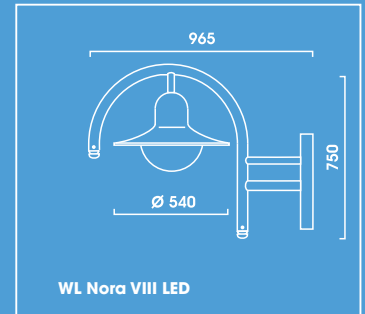

Nora VIII LED

Spannung: 230V 50Hz  
 Schutzart: IP 65  
 Schutzklasse: I bzw. II

Voltage: 230V 50Hz  
 Other voltages on request  
 Protection degree: IP 65  
 Protection class: I or II

*Empfohlene Lichtpunkthöhe 3,50 bis 4,50 m, für den mittleren Lichtbedarf*

*Recommended mounting heights from 3.50 metres to 4.50 metres for medium lighting requirements.*

- Including 1 LED module 28W, 1800lm, 3000K warm white
- Reduced maintaining costs due to the high life time of the LEDs
- Excellent thermal management due to a solid aluminium board in order to dissipate the heat and to guarantee the long LED life of 50,000 hours
- Excellent lighting properties provided by a computer-optimised reflector especially designed for Fortimo LED modules, for energy-efficient lighting solutions
- Reflector made of highest grade aluminium, polished and anodised
- Luminaire head made of aluminium. Bracket(s) of stainless steel.
- Luminaire glazing made of UV-stabilised impact resistant clear or clear frosted polycarbonate. On request PMMA RESIST available
- Simple connection with adapter jack
- Luminaire head and bracket powder coated in any RAL or DB colours that is required
- Column, please order separately, suitable for shaft  $\varnothing$  60mm

## WL NORA VIII LED

Nora VIII LED	Mastaufsatzleuchte, Abdeckung klar Post Top Luminaire, clear glazing
	kg N°
<b>1-armig Single Arm</b>	
1 x LED Modul 28W	11,3 9.778.9008.05
<b>2-armig Double Arm</b>	
2 x LED Modul 28W	21,6 9.778.9008.25

WL Nora VIII LED	Wandleuchte, Abdeckung klar Wall Luminaire, clear glazing
	kg N°
1 x LED Modul 28W	12,0 9.748.9008.05

Ausführung in Schutzklasse II: Mehrpreis pro Leuchtenkopf  
In protection class II: Surcharge per luminaire head