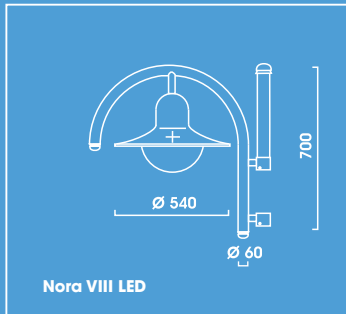

Nora VIII LED

Spannung: 230V 50Hz  
 Schutzart: IP 65  
 Schutzklasse: I bzw. II

Voltage: 230V 50Hz  
 Other voltages on request  
 Protection degree: IP 65  
 Protection class: I or II

*Empfohlene Lichtpunkthöhe 3,50 bis 4,50 m, für den mittleren Lichtbedarf*

*Recommended mounting heights from 3.50 metres to 4.50 metres for medium lighting requirements.*

- Including 1 LED module 28W, 1800lm, 3000K warm white
- Reduced maintaining costs due to the high life time of the LEDs
- Excellent thermal management due to a solid aluminium board in order to dissipate the heat and to guarantee the long LED life of 50,000 hours
- Excellent lighting properties provided by a computer-optimised reflector especially designed for Fortimo LED modules, for energy-efficient lighting solutions
- Reflector made of highest grade aluminium, polished and anodised
- Luminaire head made of aluminium. Bracket(s) of stainless steel.
- Luminaire glazing made of UV-stabilised impact resistant clear or clear frosted polycarbonate. On request PMMA RESIST available
- Simple connection with adapter jack
- Luminaire head and bracket powder coated in any RAL or DB colours that is required
- Column, please order separately, suitable for shaft  $\varnothing$  60mm

## WL NORA VIII LED

Nora VIII LED	Mastaufsatzleuchte, Abdeckung klar Post Top Luminaire, clear glazing
	kg N°
<b>1-armig Single Arm</b>	
1 x LED Modul 28W	11,3 9.778.9008.05
<b>2-armig Double Arm</b>	
2 x LED Modul 28W	21,6 9.778.9008.25