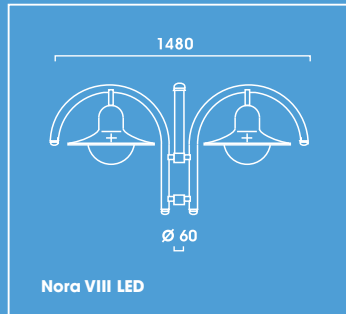

NORA VIII LED

WL NORA VIII LED

Nora VIII LED	Mastaufsatzleuchte, Abdeckung klar Post Top Luminaire, clear glazing
	kg N°
1-armig Single Arm	
1 x LED Modul 28W	11,3 9.778.9008.05
2-armig Double Arm	
2 x LED Modul 28W	21,6 9.778.9008.25

WL Nora VIII LED	Wandleuchte, Abdeckung klar Wall Luminaire, clear glazing
	kg N°
1 x LED Modul 28W	12,0 9.748.9008.05

Ausführung in Schutzklasse II: Mehrpreis pro Leuchtenkopf
In protection class II: Surcharge per luminaire head

Alle Leuchten Nora VIII auch mit gepulter Abdeckung ohne Aufpreis lieferbar. Bitte bei Bestellung die Endnummer .06 angeben.
All luminaires Nora VIII are also available with clear frosted glazing - without extra charge. Please state .06 at the end when ordering.

Alle Mastaufsatzleuchten Nora VIII auch für Mastzopf $\varnothing$ 76 mm lieferbar. Bitte bei Bestellung die Endnummer .07 angeben.
All luminaires Nora VIII are also available for top entry $\varnothing$ 76 mm. Please state .07 at the end when ordering.

Andere Leuchtmittel und weitere Bestückungen auf Anfrage
Other lamp wattages and types on request