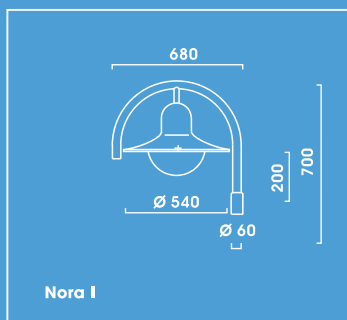

NORA I WL, BL NORA B