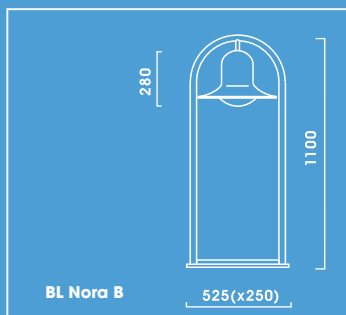

NORA I WL, BL NORA B