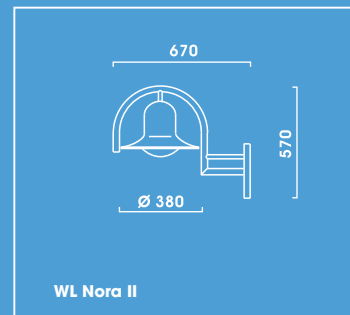

NORA I WL, BL NORA B