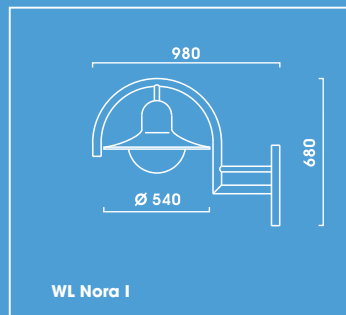

NORA I WL, BL NORA B