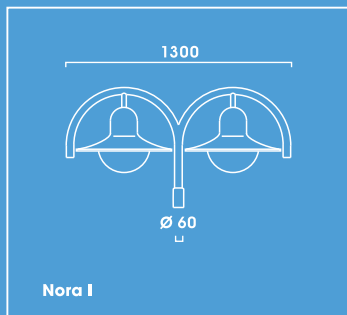

NORA I WL, BL NORA B