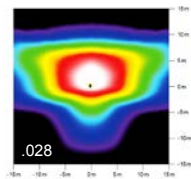

luminaire head

ALFONS I DAWU LED 2.0 MLC

MULTICOLOUR

asymmetrical wide beam
height: 6.00m; area: 30m x 30m

- recom. pole height: 4.00m – 7.00m
- light standards: low and medium lighting requirements
- lamp: incl. 1 or 2 DAWU LED module(s), easy to replace
- colour temperature: 3.000K warm white and 4.000K neutral white
- LED gear: incl. electronic drivers (not dimmable, without CLO); the power can be switched on the driver via DIP-switch provided by the customer (4 levels)
- LED life expectancy: up to 100.000 hours, 55.000 hours/ L80/ B10 for minimum maintenance costs due to an excellent thermal management
- optical system: directed light (multi layer) provided by an exchangeable, anti-aging lens technology
- light distribution: asymmetrical wide beam (.028) or asymmetrical deep wide beam (.138) or narrow and wide beam (.268)
- luminaire head: die cast aluminium, powder coated
- colour: DB 703; other colours on request
- glazing: flat, clear toughened glass glazing
- wiring: completely wired; via a plug and socket connector within the luminaire head; luminaire head to be hinged upward
- installation: for top or side entry; ASA 60 or ASA 76 to be ordered separately:
 - ASA 60 for side entry \varnothing 48mm up to 60mm (0°, -5°, -10°, -15°) or for top entry \varnothing 60mm (0°, 5°, 10°, 15°)
 - ASA 76 for top entry \varnothing 76mm (0°, 5°, 10°)
- accessory: adapter ASA, column, pole accessories, wall bracket, cable, backlight shield – to be ordered separately
- application areas: parks, boulevards, schools, home for elderly people, hotels, factory premises, residential and local distribution roads, main streets, car parks, pedestrian and cycle lanes, holiday parks