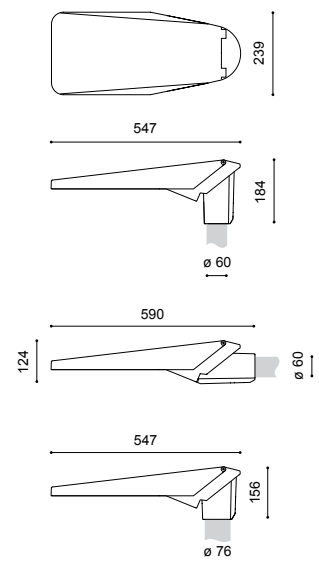

(2) 2 modules
class II at extra cost (add "S" at the end)

Technical specifications are subject to change without notice. 12.2024