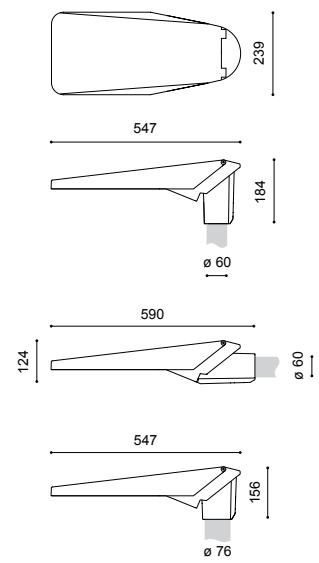

luminaire head

CE | Ⓢ | EN 60598-2-3 | IP 66 | IK 10 | 220V – 240V / 50Hz – 60Hz

ALFONS I DAWU LED 2.0

- recom. pole height: 4.00m – 7.00m
- light standards: low and medium lighting requirements
- lamp: incl. 1 or 2 DAWU (2x8) LED module(s), easy to replace
- colour temperature: 4.000K neutral white or 3.000K warm white
- LED gear: incl. electronic drivers (not dimmable, without CLO); the power can be switched on the driver via DIP-switch provided by the customer (4 levels)
- LED life expectancy: up to 100.000 hours, 55.000 hours/ L80/ B10 for minimum maintenance costs due to an excellent thermal management
- optical system: directed light (multi layer) provided by an exchangeable, anti-aging lens technology
- light distribution: asymmetrical wide beam (.028) or asymmetrical deep wide beam (.138) or narrow and wide beam (.268)
- luminaire head: die cast aluminium, powder coated
- colour: DB 703; other colours on request
- glazing: flat, clear toughened glass glazing
- wiring: completely wired; via a plug and socket connector within the luminaire head; luminaire head to be hinged upward
- installation: for top or side entry; ASA 60 or ASA 76 to be ordered separately:
  - ASA 60 for side entry $\varnothing$ 48mm up to 60mm (0°, -5°, -10°, -15°) or for top entry $\varnothing$ 60mm (0°, 5°, 10°, 15°)
  - ASA 76 for top entry $\varnothing$ 76mm (0°, 5°, 10°)
- accessory: adapter ASA, column, pole accessories, wall bracket, cable, backlight shield – to be ordered separately
- application areas: parks, boulevards, schools, home for elderly people, hotels, factory premises, residential and local distribution roads, main streets, car parks, pedestrian and cycle lanes, holiday parks

lamps, wattages, lumen, colour temperatures and product codes see next page