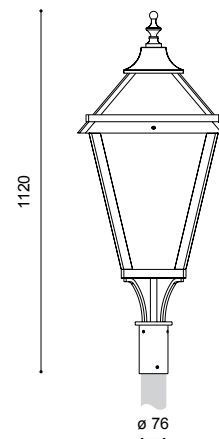

lamp	kg	product code
symmetrical light distribution, clear glazing		
DA 028 LED 14W/2.300lm/4.000K	20,2	5.705.8207.05028LK1
DA 028 LED 16W/2.600lm/4.000K	20,2	5.705.8210.05028LK1
DA 028 LED 21W/3.300lm/4.000K	20,2	5.705.8212.05028LK1
DA 028 LED 28W/4.100lm/4.000K	20,2	5.705.8227.05028LK1
DA 028 LED 15W/2.200lm/3.000K	20,2	5.705.8207.05028-3LK1
DA 028 LED 17W/2.500lm/3.000K	20,2	5.705.8210.05028-3LK1
DA 028 LED 23W/3.200lm/3.000K	20,2	5.705.8212.05028-3LK1
DA 028 LED 30W/4.000lm/3.000K	20,2	5.705.8227.05028-3LK1
symmetrical light distribution		5.705.xxxx.0x058(-3)LK1
pearl structured glazing		5.705.xxxx.06xxx(-3)LK1
satined glazing		5.705.xxxx.056xxx(-3)LK1
power reduction without pilot-line, dimming level and time according to customer's request		5.705.xxxx.0xxxx(-3)LK1-93
power reduction with pilot-line, dimming level and logic according to customer's request		5.705.xxxx.0xxxx(-3)LK1-94
accessory:		
backlight shield for DA-lenses plate		2.914.8301.17

480 x 480

backlight shield