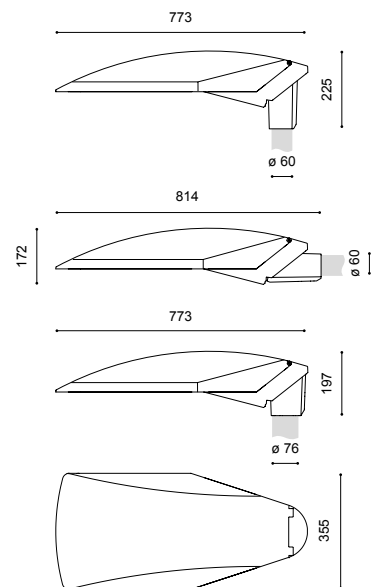

(6) 6 Module
Schutzklasse II gegen Mehrpreis (Buchstabe "S" am Ende der Bestellnummer ergänzen)

Technical specifications are subject to change without notice. 11.2024