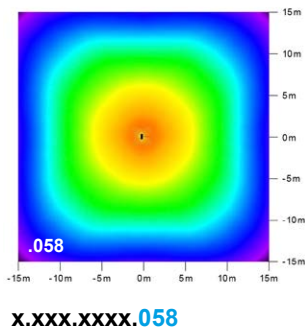

post top- / side entry luminaire
ARNE III DA LED

- recom. pole height: 5.00m – 16.00m
- light standards: high to very high light requirements
- lamp: incl. 6 DA+ LED modules; easy to replace
- colour temperature: 4,000K neutral white or 3.000K warm white
- surge protection: 10kV
- LED gear: incl. driver, up to 100,000 hours; with integrated Constant Light Output (CLO) in order to keep the luminous flux at the same level over the entire life time; AC/DC compatible for emergency
- LED life expectancy: 65,000 hours/ L100/ B10; 100,000 hours/ L90 /B10 for minimum maintenance costs due to an excellent thermal management
- light control: at extra cost: power reduction, dimming, DALI or CLEVER LIGHT
- optical system: directed light (multi layer) provided by an exchangeable, anti-aging lens technology
- light distribution: [street optics](#), [square optics](#), [area optics](#), [cycle path optics](#) – see next page
- luminaire head: die cast aluminium, powder coated; can be opened and closed without tools
- colour: DB 703; other colours on request
- glazing: flat, clear toughened glass glazing
- wiring: completely wired; via a plug and socket connector within the luminaire head
- installation: for top or side entry; ASAX 60 or ASAX 76 to be ordered separately:
 - ASAX 60 for side entry \varnothing 48mm up to 60mm (0°, -5°, -10°, -15°) or for top entry \varnothing 60mm (0°, 5°, 10°, 15°)
 - ASAX 76 for top entry \varnothing 76mm (0°, 5°, 10°)
- accessory: cable, column, bracket, wall or corner bracket, pole accessories, backlight shield – to be ordered separately
- application areas: parks, boulevards, schools, home for elderly people, hotels, factory premises, residential and local distribution roads, main streets, car parks, holiday parks

square optics (2x8)
symmetrical

area optics (2x8)
asymmetrical deep wide beam / asymmetrical

cycle path optics (2x8)
narrow and wide beam

Technical specifications are subject to change without notice. 11.2024