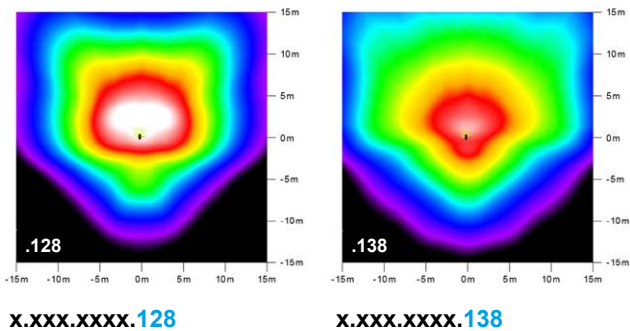

(6) 6 Module
Schutzklasse II gegen Mehrpreis (Buchstabe "S" am Ende der Bestellnummer ergänzen)

Technical specifications are subject to change without notice. 11.2024

street optics (2x8)
asymmetrical wide beam / asymmetrical deep wide beam

square optics (2x8)
symmetrical

area optics (2x8)
asymmetrical deep wide beam / asymmetrical

cycle path optics (2x8)
narrow and wide beam

Technical specifications are subject to change without notice. 11.2024