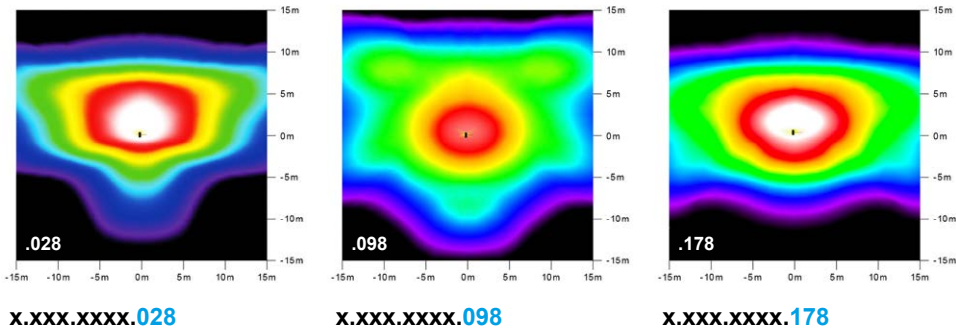

street optics (2x8)
asymmetrical wide beam / asymmetrical deep wide beam