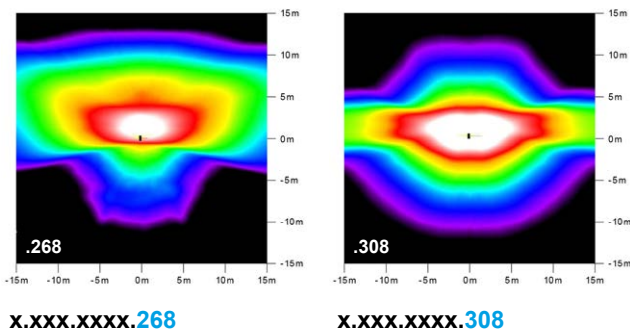

(6) 6 Module
Schutzklasse II gegen Mehrpreis (Buchstabe "S" am Ende der Bestellnummer ergänzen)

Technical specifications are subject to change without notice. 11.2024

street optics (2x8)
asymmetrical wide beam / asymmetrical deep wide beam

square optics (2x8)
symmetrical

area optics (2x8)
asymmetrical deep wide beam / asymmetrical

cycle path optics (2x8)
narrow and wide beam

Technical specifications are subject to change without notice. 11.2024