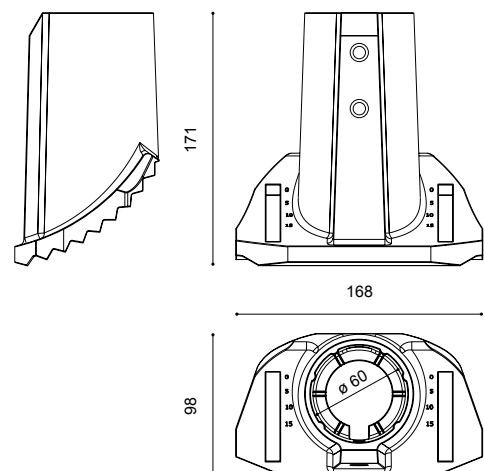

adapter for top and side entry  
**ASAX 60**

inclination: 0°, 5° resp. 15° dispatch standard: for top entry, 5°  
 adapter: cast aluminium; powder coated  
 colour: DB 703; other colours on request  
 installation: adapter for post top entry  $\varnothing$  60mm or side entry  $\varnothing$  48mm to  $\varnothing$  60mm  
 application areas: necessary accessory for luminaire head ARNE III

product name	kg	product code
<b>ASAX 60</b>	0,97	9.924.0980.70-X

Technical specifications are subject to change without notice. 06.2015