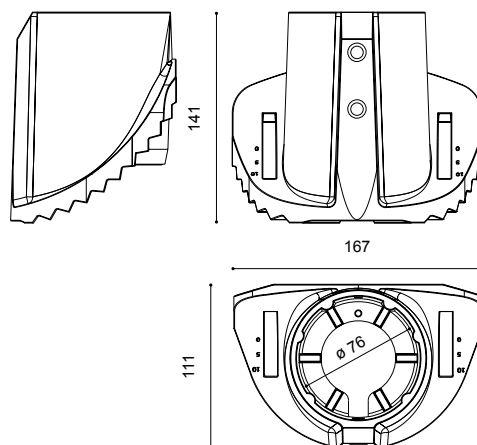

adapter for top entry  
**ASAX 76**

inclination: 0°, 5° resp. 10° dispatch standard: for top entry, 5°  
 adapter: cast aluminium; powder coated  
 colour: DB 703; other colours on request  
 installation: adapter for post top entry  $\varnothing$  76mm  
 application areas: necessary accessory for luminaire head ARNE III

product name	kg	product code
<b>ASAX 76</b>	1,03	9.924.0979.70-X

Technical specifications are subject to change without notice. 11.2024