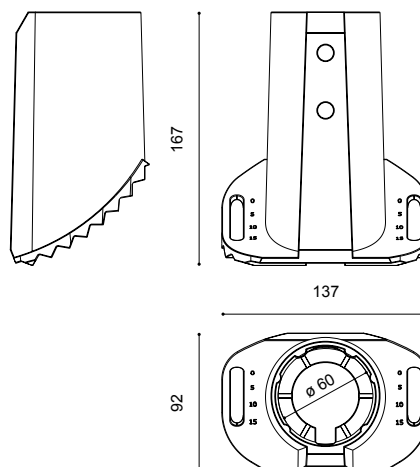

adapter for top and side entry **ASA 60**

inclination: 0°, 5° resp. 15° dispatch standard: for top entry, 5°
adapter: cast aluminium; powder coated
colour: DB 703; other colours on request
installation: adapter for post top entry \varnothing 60mm or side entry \varnothing 48mm to \varnothing 60mm
application areas: necessary accessory for luminaire head ALFONS I; ALFONS II or ARNE I

product name	kg	product code
ASA 60	0,9	9.924.0980.70

Technical specifications are subject to change without notice. 06.2015