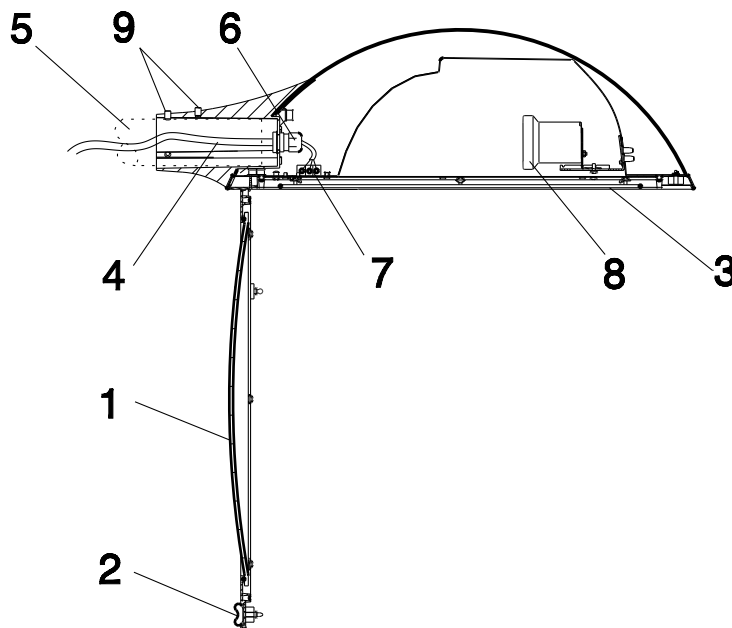

Installation Instruction

Side Entry Luminaire COSMA I

Ø620

LEIPZIGER LEUCHTEN

Heiterblickstr. 37 - D-04347 Leipzig
tel: + 49 - 341-24 56 13 0 - fax: + 49 - 341-24 56 13 99
info@leipziger-leuchten.com - www.leipziger-leuchten.com

- Open the cover (1) downward by a quarter turn of the 3 pcs. clips (2).
- Pull the gear tray with the reflector downward by turning the clips (3).
- Pull the cable (4) through the bracket (5) and through the cable grommet (6).
- Relief the cable and connect it to the terminal (9).
- Insert the lamp into the lamp holder (8) according to the power instruction.
- Take care that the lamp has the right power and wattage.
- Close the luminaire in reversed order.
- Set the luminaire on the bracket Ø 60mm (5) until the end and adjust and fix the luminaire with 4 pcs. allen screw M8x10 (9)