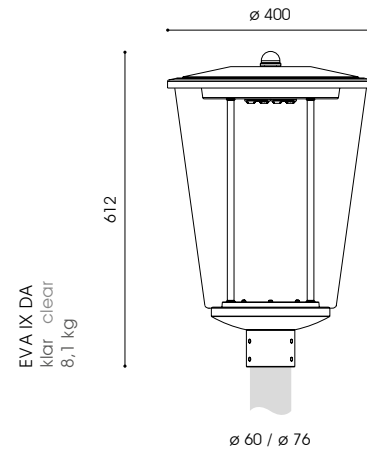

220 – 240V / 50 – 60Hz

WA: 0,16m²

DB 703

ELEGANT, ZUKUNFTSSICHER UND INTERAKTIV.

ELEGANT, FUTURE-PROOF AND INTERACTIVE.

Hauptanwendungen: empfohlene Masthöhe 3,00m - 6,00m
 application areas: recommended pole height 3.00m - 6.00m

- luminaire head with canopy, optionally equipped with zhaga socket on top (ZSo), made of aluminium, with a special white, reflective underside finish; base made of corrosion-resistant cast aluminium; powder coated
- glazing made of polyethylene, opal, impact resistant or PMMA RESIST, satined, high-impact-resistant or polycarbonate, clear, UV-stabilised
- completely wired; via a plug and socket connector below the luminaire head
- for top entry \varnothing 60mm or \varnothing 76mm
- to be ordered separately: cable, pole, pole accessories, back light shield for no glare on the rear side