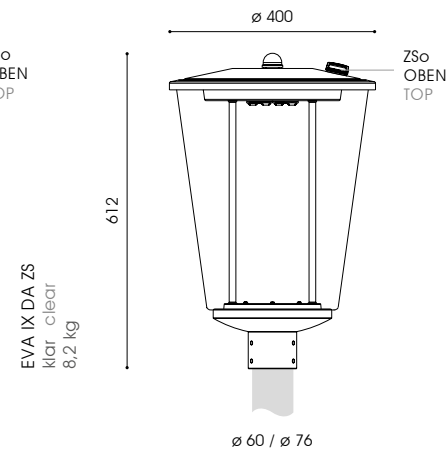

220 – 240V / 50 – 60Hz

WA: 0,16m²

DB 703

ELEGANT, ZUKUNFTSSICHER UND INTERAKTIV.

ELEGANT, FUTURE-PROOF AND INTERACTIVE.

Hauptanwendungen: empfohlene Masthöhe 3,00m - 6,00m
 application areas: recommended pole height 3.00m - 6.00m

DIE ZHAGA-SOCKEL LÖSUNG
THE ZHAGA SOCKET SOLUTION

EVA VIII DA
opal opal

EVA VIII DA ZS
satiniered
Zhaga-Socket OBEN (ZSo)
Zhaga socket TOP (ZSo)

EVA IX DA
klar clear

MASTAUFSATZLEUCHTE
POST TOP LUMINAIRE

DA LED

028: asymmetrisch breitstrahlend
058: symmetrisch
268: eng- und breitstrahlend
variants for light distribution:
028: asymmetrical wide beam
058: symmetrical
268: narrow and wide beam

Bereich Lichtstrom: 2.200lm - 4.100lm
lumen range: 2,200lm - 4,100lm

- luminaire head with canopy, optionally equipped with zhaga socket on top (ZSo), made of aluminium, with a special white, reflective underside finish; base made of corrosion-resistant cast aluminium; powder coated
- glazing made of polyethylene, opal, impact resistant or PMMA RESIST, satined, high-impact-resistant or polycarbonate, clear, UV-stabilised
- completely wired; via a plug and socket connector below the luminaire head
- for top entry \varnothing 60mm or \varnothing 76mm
- to be ordered separately: cable, pole, pole accessories, back light shield for no glare on the rear side