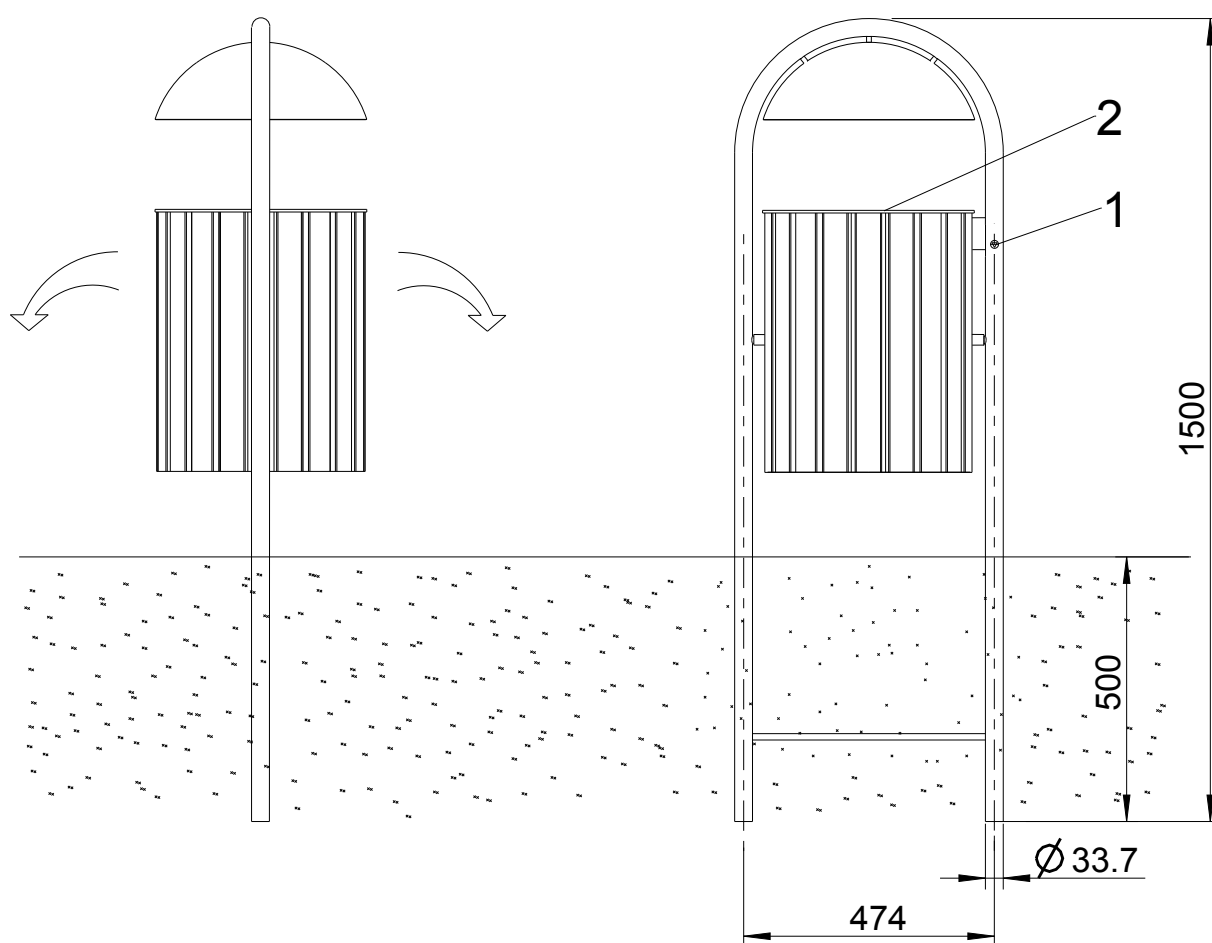

Litter Bin PETRA K III H

Set the Litter Bin into the ground and fix it with concrete.

For emptying, open the lock with tool M6 (1). Hold the litter bin, tilt it forwards and take the liner (2) out.