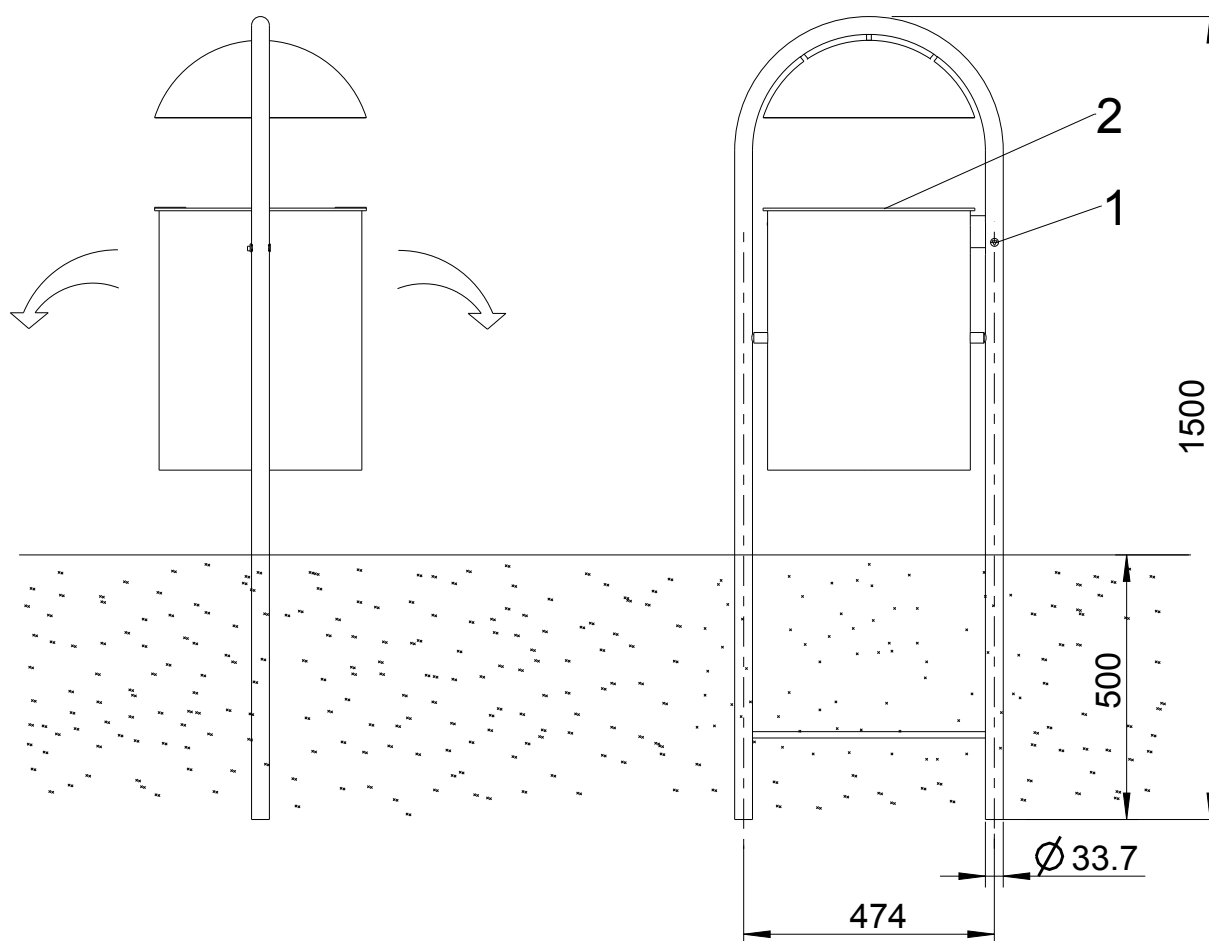

Litter Bin PETRA K III

Set the Litter Bin into the ground and fix it with concrete.

For emptying, open the lock with tool M6 (1). Hold the litter bin, tilt it forwards and take the liner (2) out.