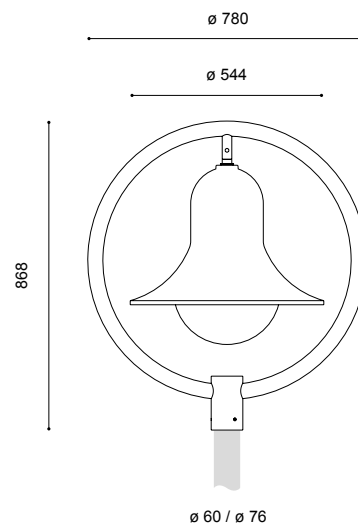

class II at extra cost (add "S" at the end)

Technical specifications are subject to change without notice. 09.2022