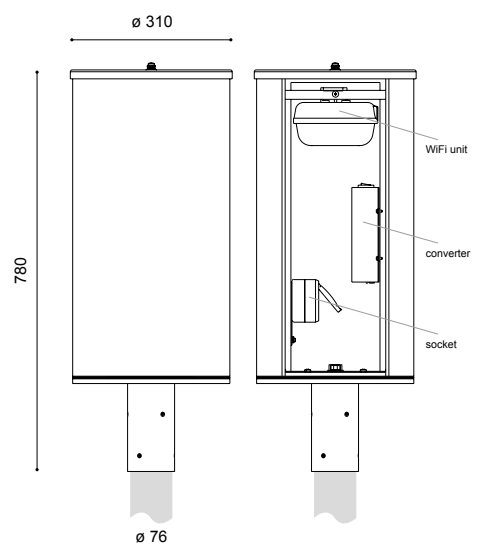

luminaire head
TILLA X/1

recom. pole height: 4.00m – 7.00m
 luminaire head: incl. cap and base made of aluminium; powder coated
 colour: DB 703; other RAL or DB colour without extra cost on request
 glazing: PMMA RESIST, clear, high-impact resistant
 wiring: completely wired; via a plug and socket connector below the luminaire head
 installation: for post top \varnothing 76mm
 accessory: cable, column, pole accessories – to be ordered separately
 application areas: schools, hotels, factory premises, paths, squares, parks, car parks, shopping center

equipment	kg	product code
-----------	----	--------------

incl. WLAN components provided by the customer:

1x WiFi antenna

1x converter

incl. sockets 230V/16A without MCB/RCCB

13,7 9.502.0102.LK

class II at extra cost (add "S" at the end)