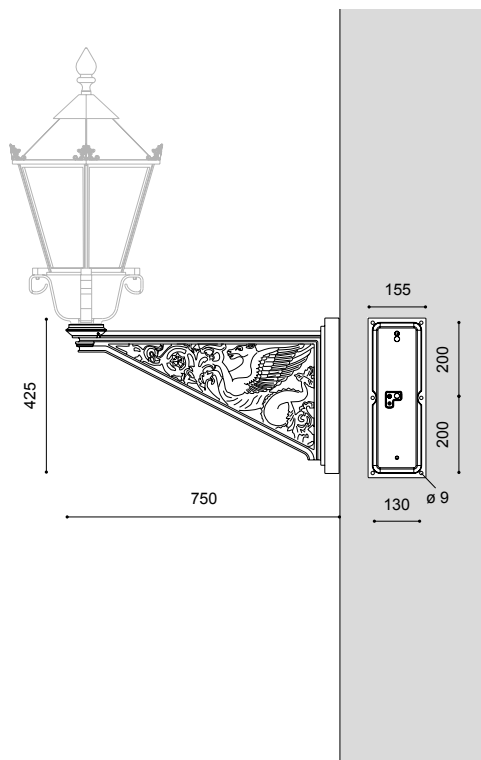

wall bracket

WA V/1 MIDI

„Pegasus“

length: 710mm
 inclination: 0°
 bracket: made of cast aluminium; powder coated
 motive: Pegasus
 colour: DB 703 or RAL or DB
 installation: incl. 2 x screw threads M8 to be screwed the luminaire head; to be screwed to the wall; for decorative heritage luminaire ALBRECHT MIDI
 accessory: fixing material for the wall installation – to be ordered separately

product	kg	product code
powder coated in DB 703 WA V/1 MIDI	8,0	9.800.1000.61
powder coated in RAL or DB WA V/1 MIDI	8,0	9.800.1000.61-RD

Technical specifications are subject to change without notice. 02.2025