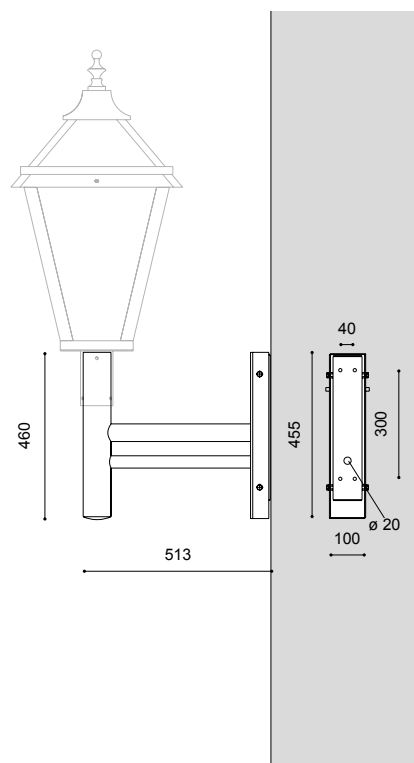

wall bracket
WA VIII/76

length: 510mm
 inclination: 0°
 bracket: made of hot dip galvanised steel, powder coated DB 703 or RAL or DB
 colour:
 installation: for luminaires with Ø 76mm mounting; to be screwed to the wall; for decorative heritage luminaire ALFRED, BODO
 accessory: fixing material for the wall installation – to be ordered separately

| product | kg | product code |
|---|------|------------------|
| powder coated in DB 703 WA VIII/76 | 10,0 | 9.800.1008.70 |
| powder coated in RAL or DB WA VIII/76 | 10,0 | 9.800.1008.70-RD |

Technical specifications are subject to change without notice. 02.2025