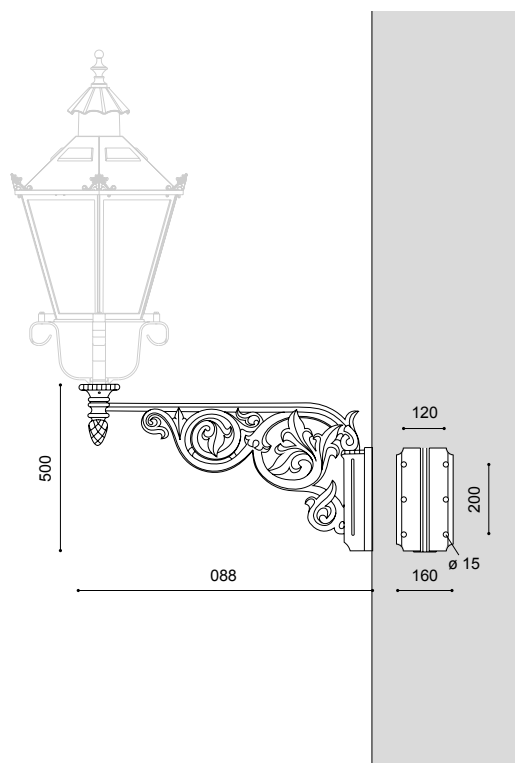

wall bracket  
**WA VII MAXI**

length: 880mm  
 inclination: 0°  
 bracket: made of cast aluminum; powder coated  
 colour: DB 703 or RAL or DB  
 installation: incl. 2 x screw threads M10 at a distance of 80mm to be screwed the luminaire head; to be screwed to the wall; for decorative heritage luminaire ALBRECHT MAXI, ALFRED MAXI + MIDI, JOHANN  
 accessory: fixing material for the wall installation – to be ordered separately

product	kg	product code
powder coated in DB 703 <b>WA VII MAXI</b>	10,0	9.800.1000.70
powder coated in RAL or DB <b>WA VII MAXI</b>	10,0	9.800.1000.70-RD

Technical specifications are subject to change without notice. 02.2025